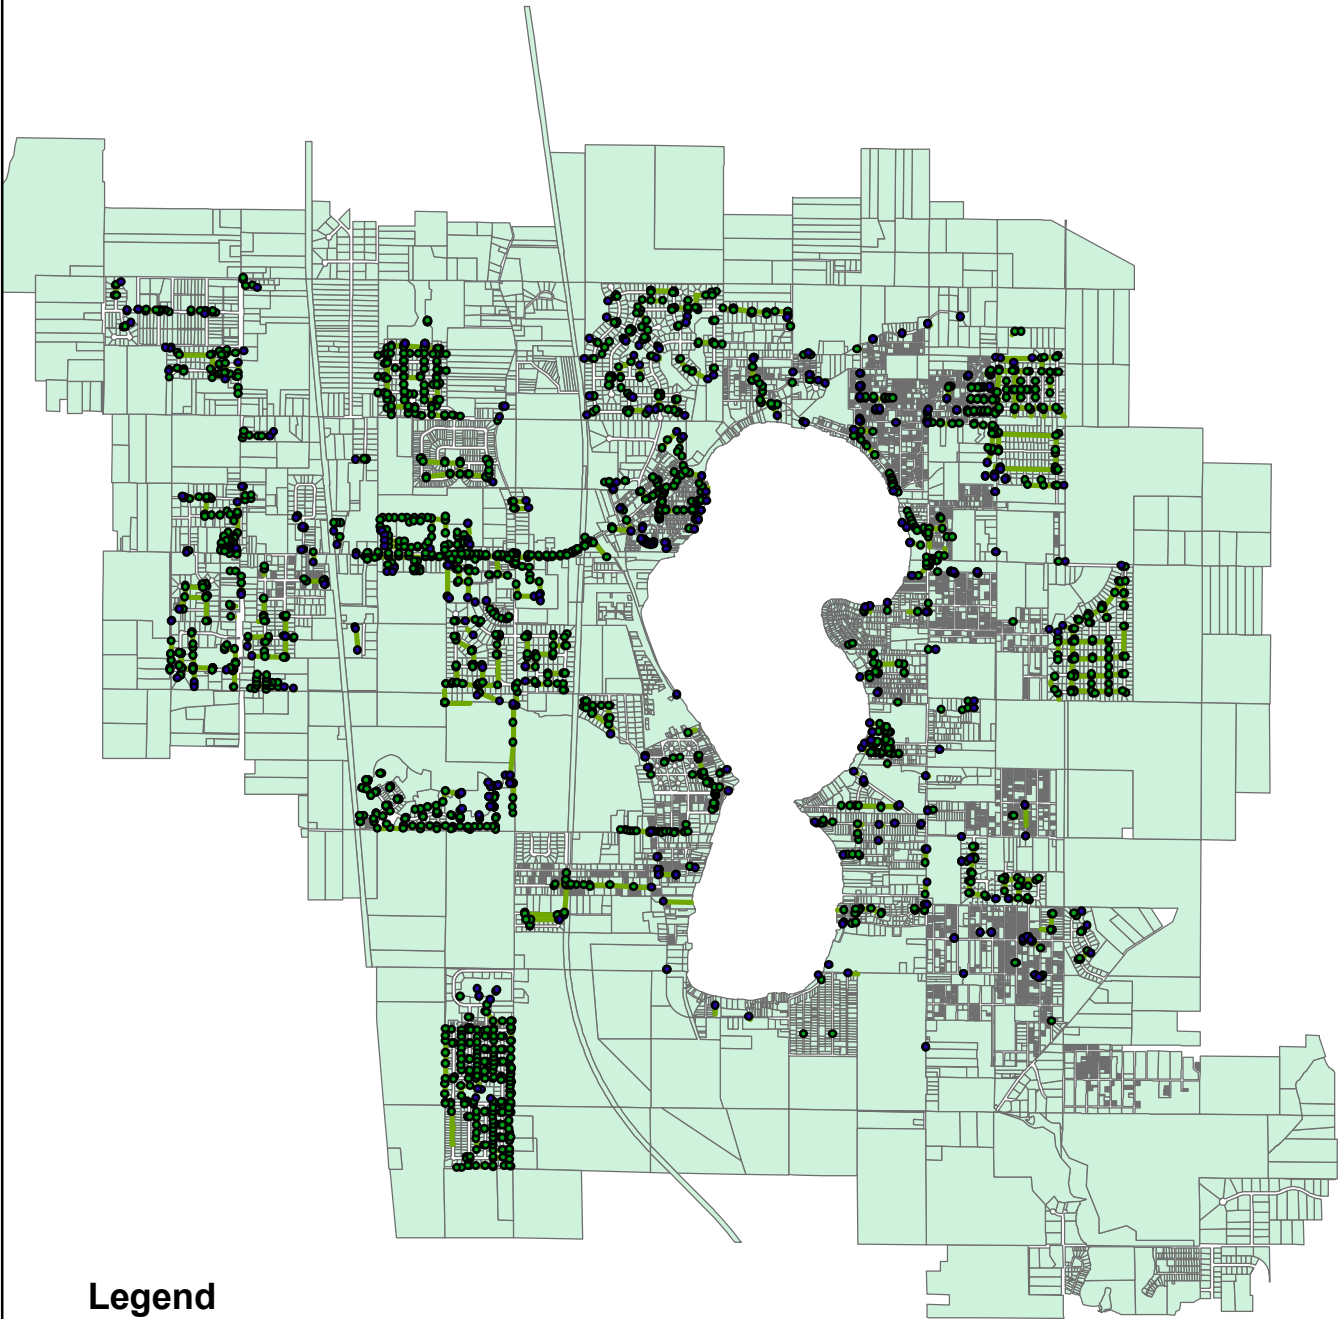

Town of Cedar Lake

Stormwater System Map

Legend

- Stormwater Outfalls
- Stormwater Inlets
- Stormwater Lines